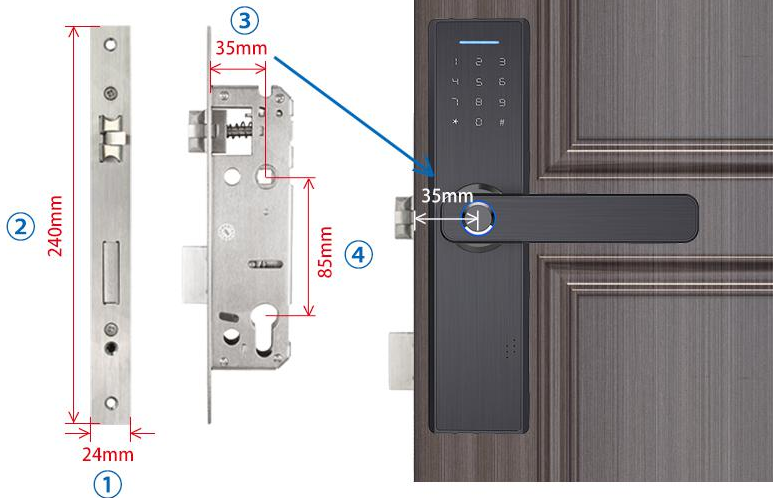

## Electronic lock

In the case of anti-locking, only users with administrator rights can open the door. Ordinary users cannot open the door.

Example: 24×240 (35 85)

↑  
This size is not important

TT lock APP