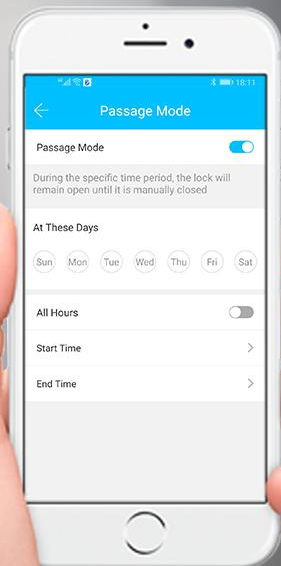

# Cycle passcode

Cleaning staff enter the house to clean within a specific time period

ttlock App

# Silent mode

Turn on or turn off the lock sound as you like.  
If you have little child or often enter and exit you home late at night, you can set silent mode for your family.

## Passage mode and private mode are interchangeable.

Easy setting from APP Set passage mode on specific date, even hours as you like.