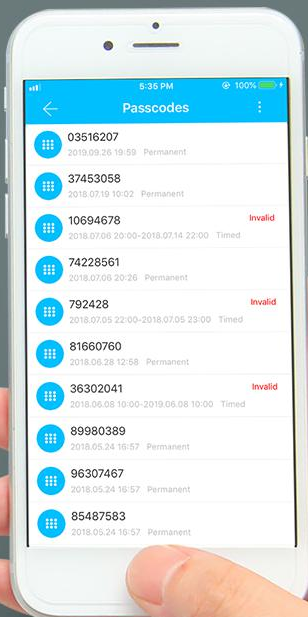

Generate

ttlock App

SMART LOCK

# Simple management Easy to check in

Appropriate scene - Apartment / Homestay / Hotel

ttlock App

# Time-limited passcode

Send one-time passcode via App to facilitate tenant access

ttlock App