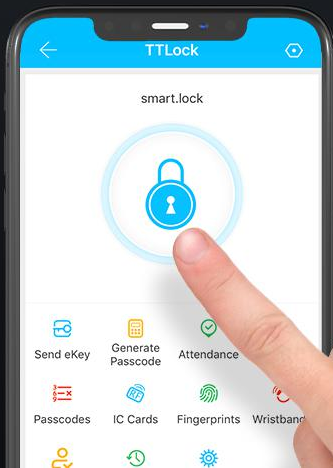

# Encrypted IC card prevent copying

HOTEL SMARTLOCK X5

# Virtual password Anti-voyeur

16-digit virtual passcode to unlock, including 6-11 user passcode.

634 **857140** 264#

user passcode

virtual passcode

# Cloud service

Gateway Zigbee / WIF for different scenes

**G2**  
**GATEWAY**