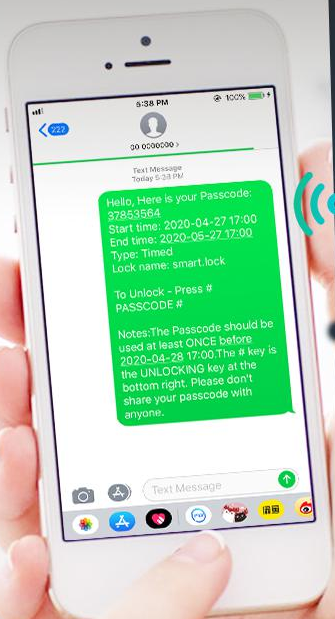

# Simple management Easy to check in

Appropriate scene - Apartment / Homestay / Hotel

ttlock App

# Time-limited passcode

Send one-time passcode via App to facilitate tenant access

ttlock App

# Time-limited passcode for all your family members

Send one-time passcode via App to facilitate family members and friends access

ttlock App

# Cycle passcode

Cleaning staff enter the house to clean within a specific time period

ttlock App