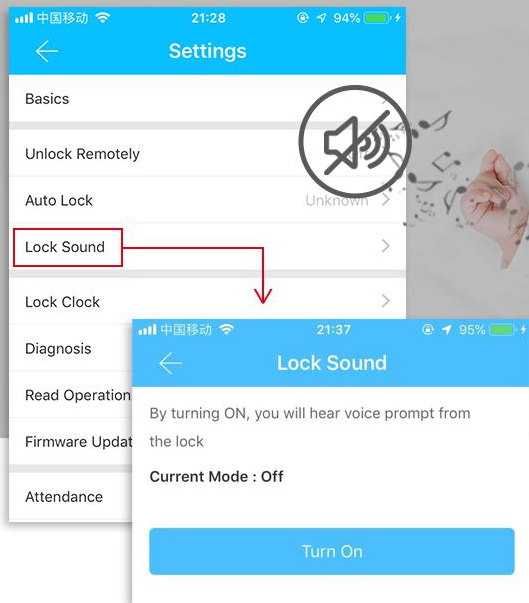

Silent mode

Turn on or turn off the lock sound as you like.
If you have little child or often enter and exit you home late at night, you can set silent mode for your family.