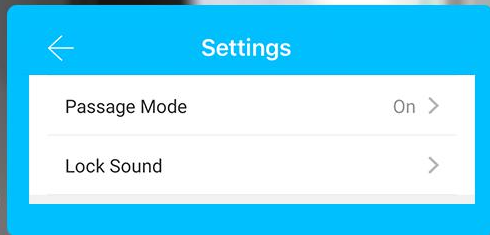

# Cycle passcode

Cleaning staff enter the house to clean within a specific time period

ttlock App

## Passage mode and private mode are interchangeable.

Easy setting from APP Set passage mode on specific date, even hours as you like.