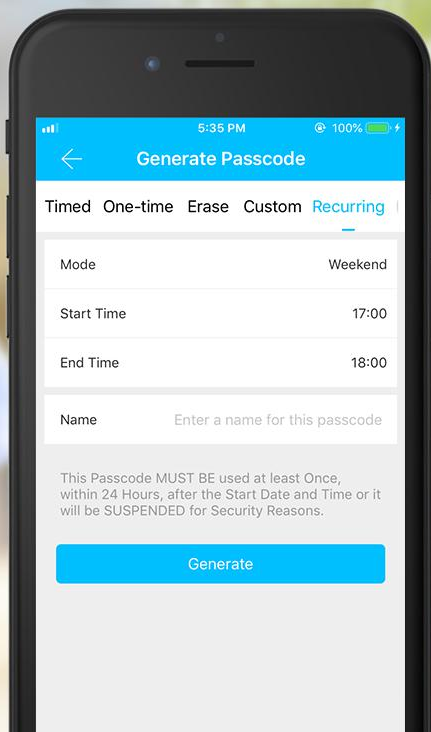

# Time-limited passcode

Send one-time passcode via App to facilitate tenant access

ttlock App

# Time-limited passcode for all your family members

Send one-time passcode via App to facilitate family members and friends access

ttlock App

# Cycle passcode

Cleaning staff enter the house to clean within a specific time period

ttlock App

## Passage mode and private mode are interchangeable.

Easy setting from APP Set passage mode on specific date, even hours as you like.