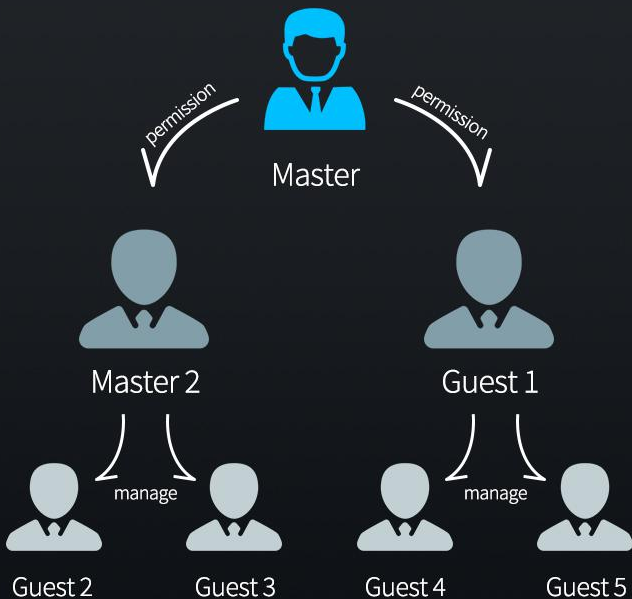

# Cloud service

Gateway Zigbee / WIF for different scenes

**G2**  
**GATEWAY**

# Assign permissions to users

Create and change permission levels on the APP and assign permissions to users and groups.